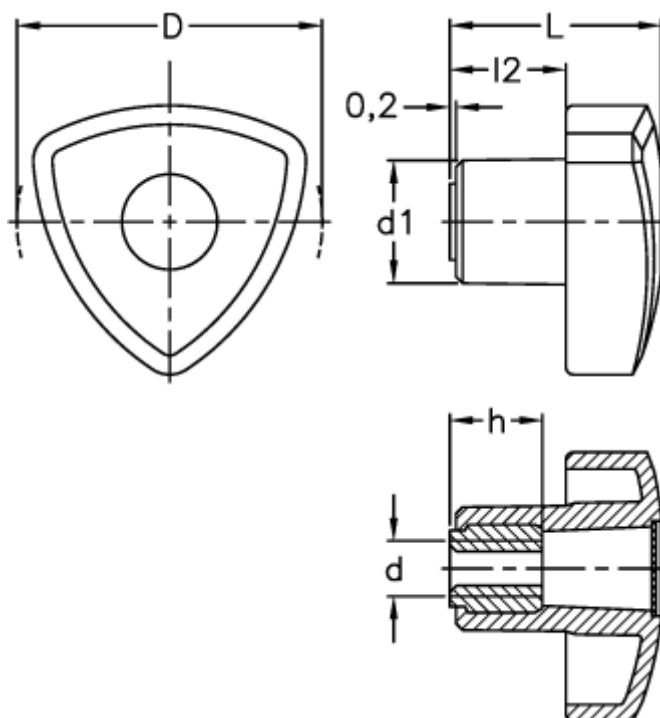

Article number: 2302084202
Description: E+G Lock knob
VTR.60 B-M10, orange

Measures

$d = 60$
 $d_1 = 22$
 $d_6H = M10$
 $L = 41$
 $l_2 = 22$